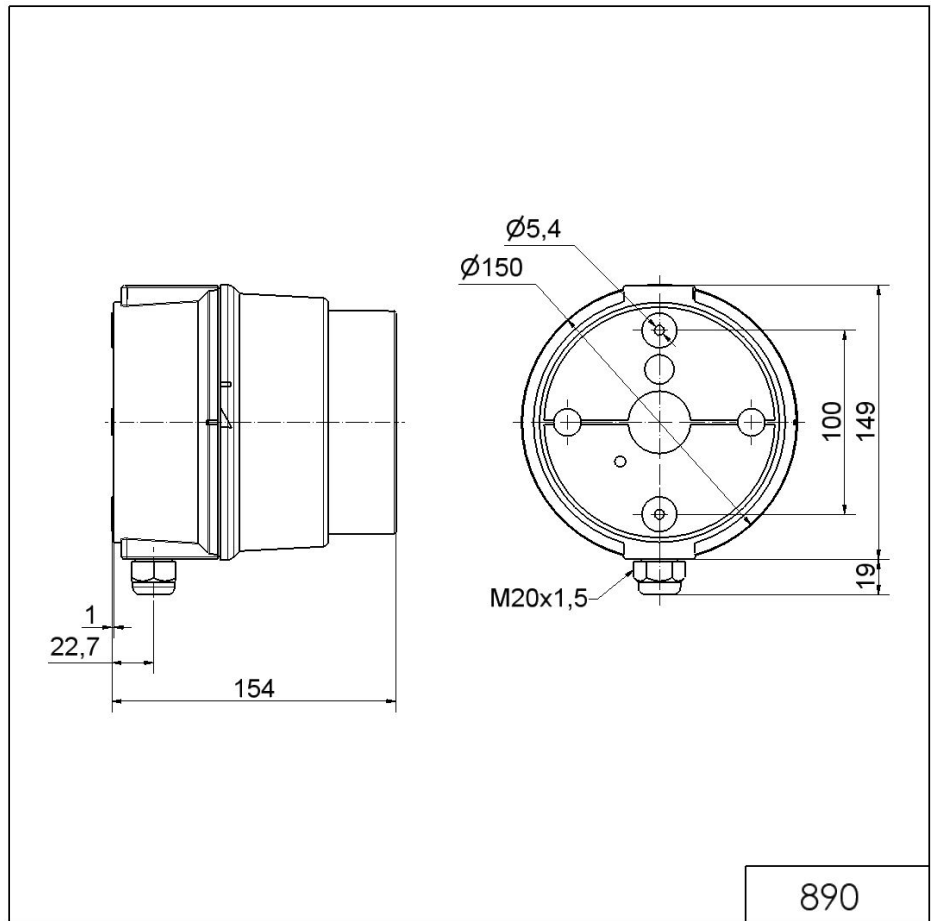

Traffic Lights / LED Light / LED Traffic Light 890
LED Perm. Beacon BWM 115-230VAC RD

DRAWING

! For additional installation and mounting information, refer to the appropriate user guide at www.werma.com. This printed copy is for information only and is subject to alteration.